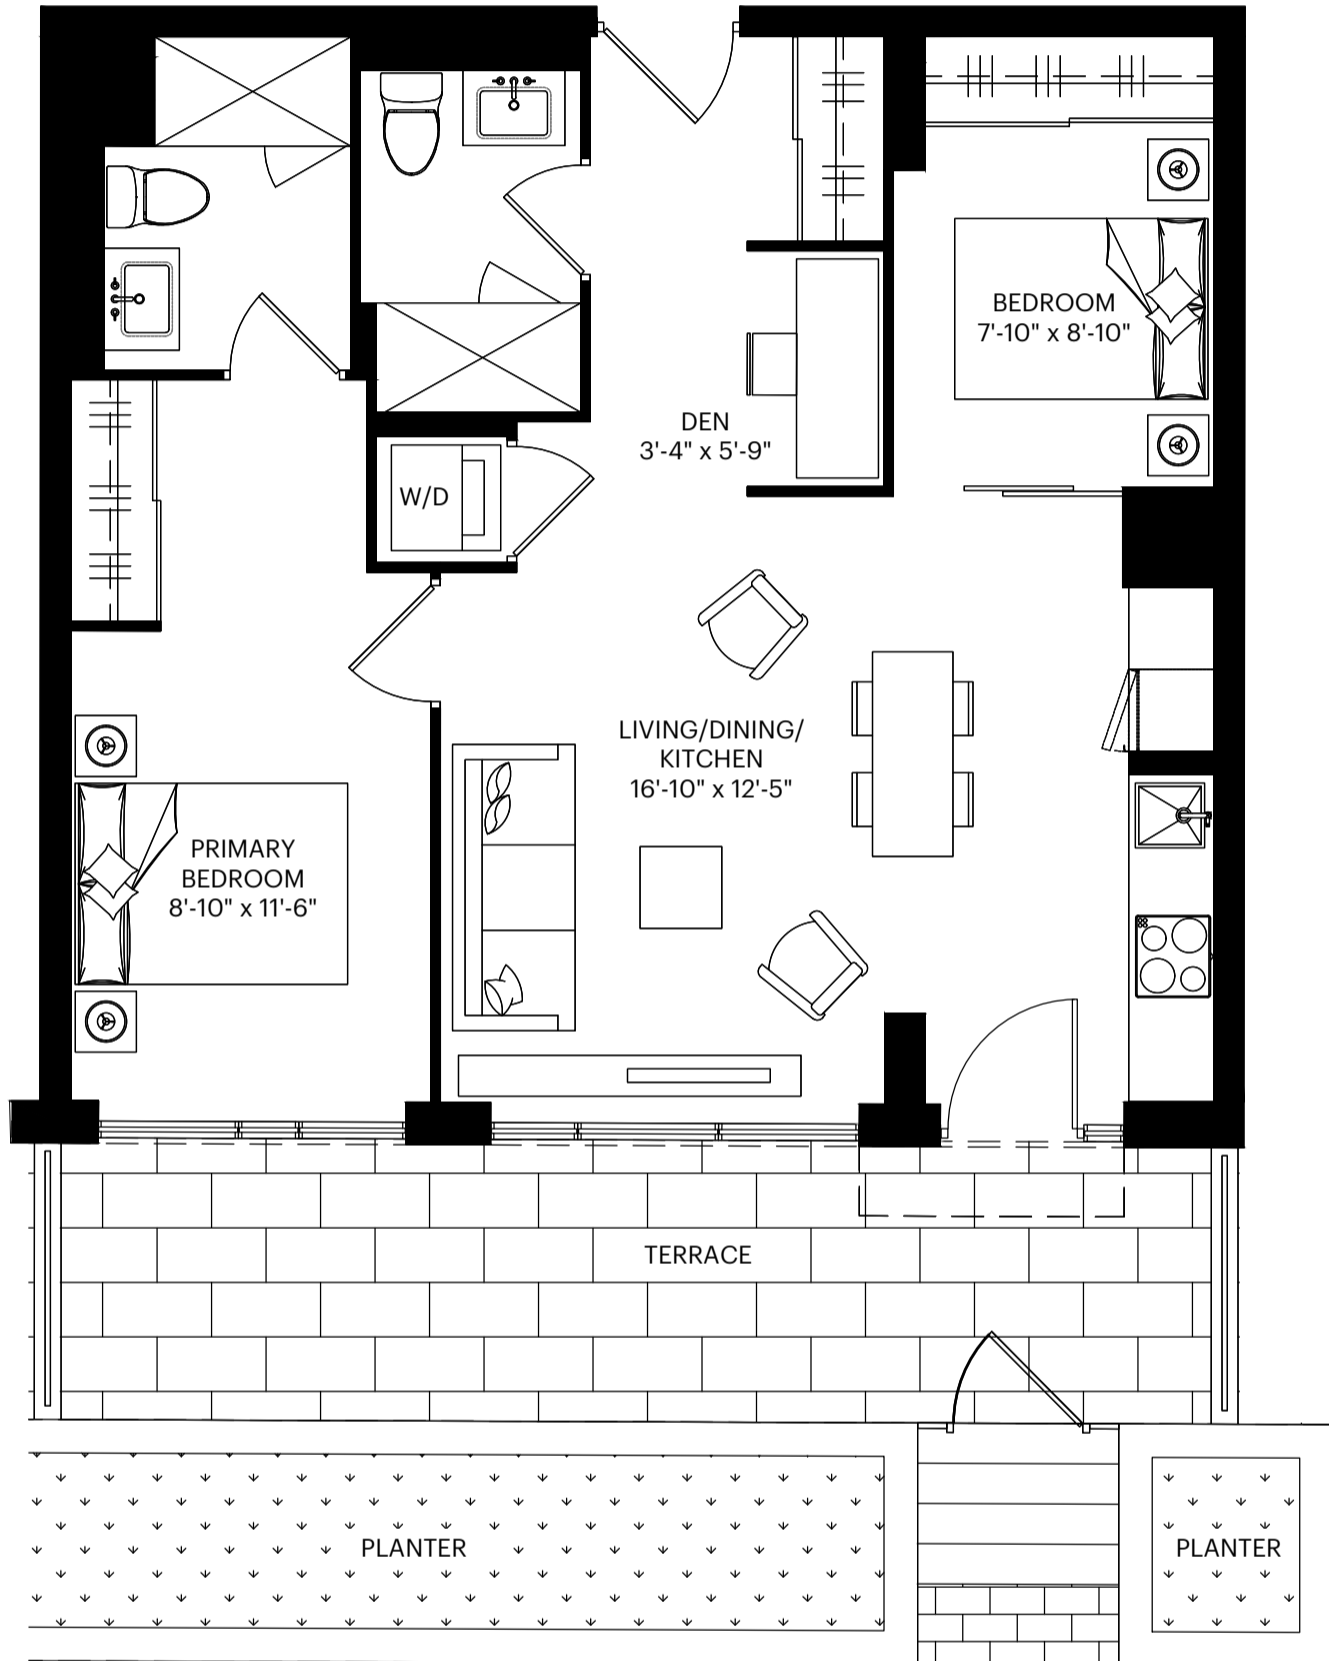

2N-D 783 SQ.FT. SUITE UP TO: 194 SQ.FT. BALCONY

UNIT REPEATS ON FLOORS:
1

SUITE NO.
107

Disclaimer: Materials, specifications & floorplans are subject to change without notice. All renderings are artist's conceptions. All floorplans have approximate dimensions. Actual usable floor space may vary from the stated floor area. E.&O.E. Balcony varies depending on floor level locations.